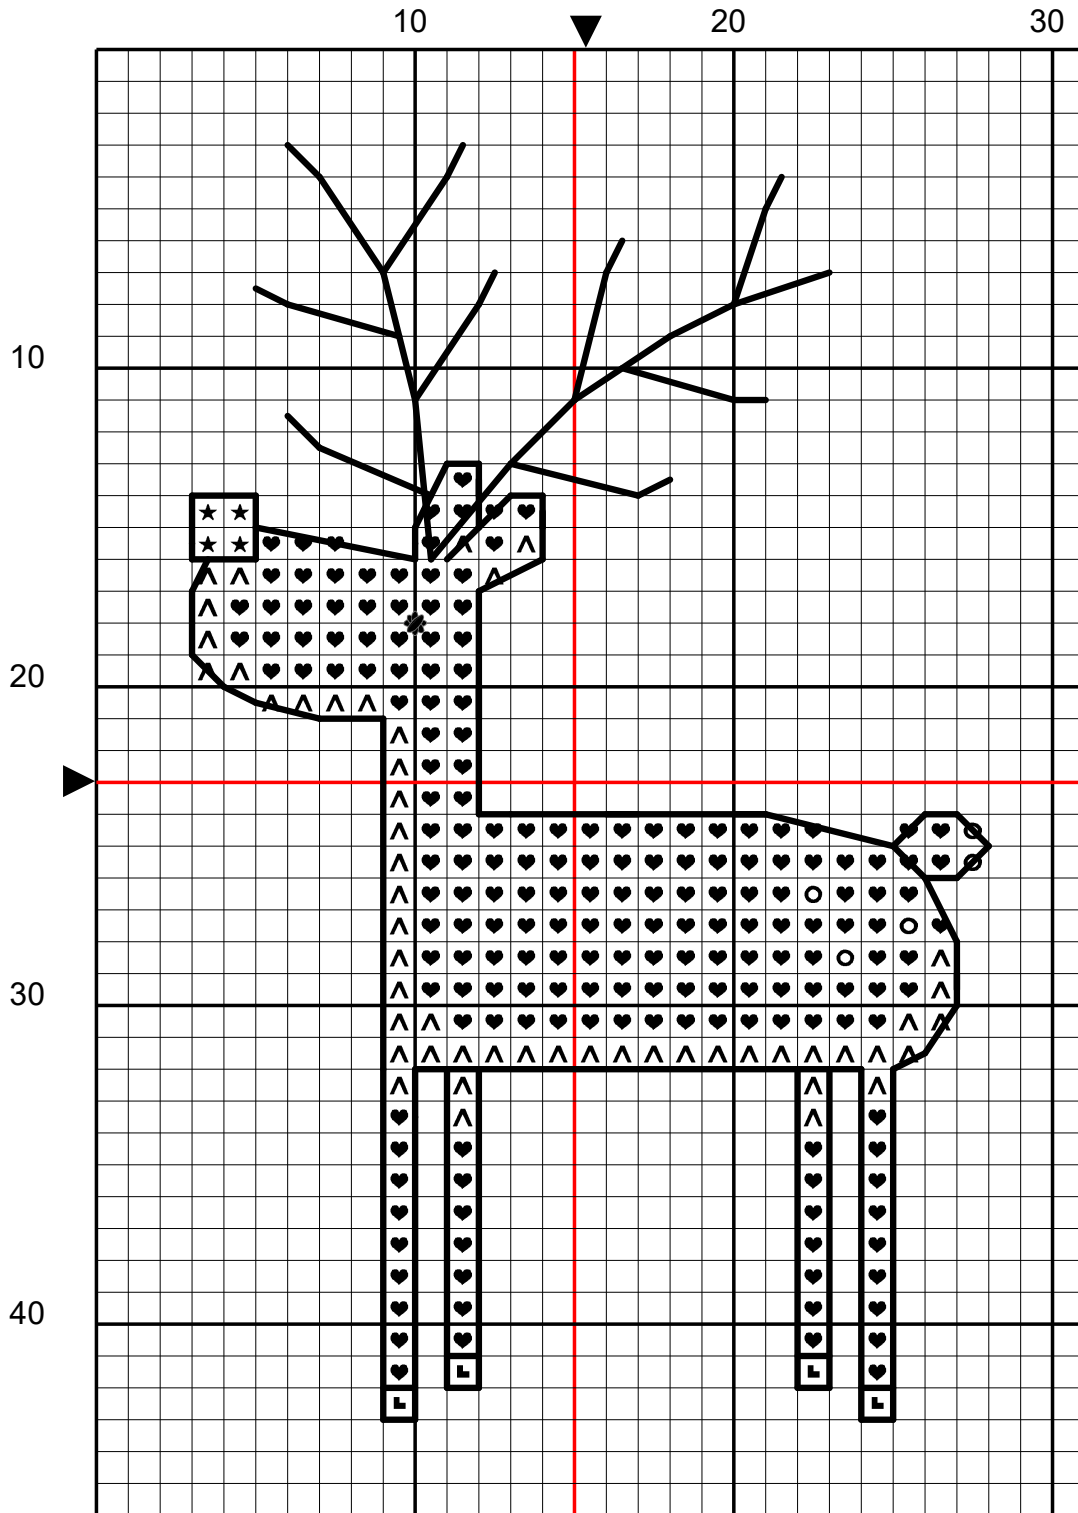

Mini Reindeer