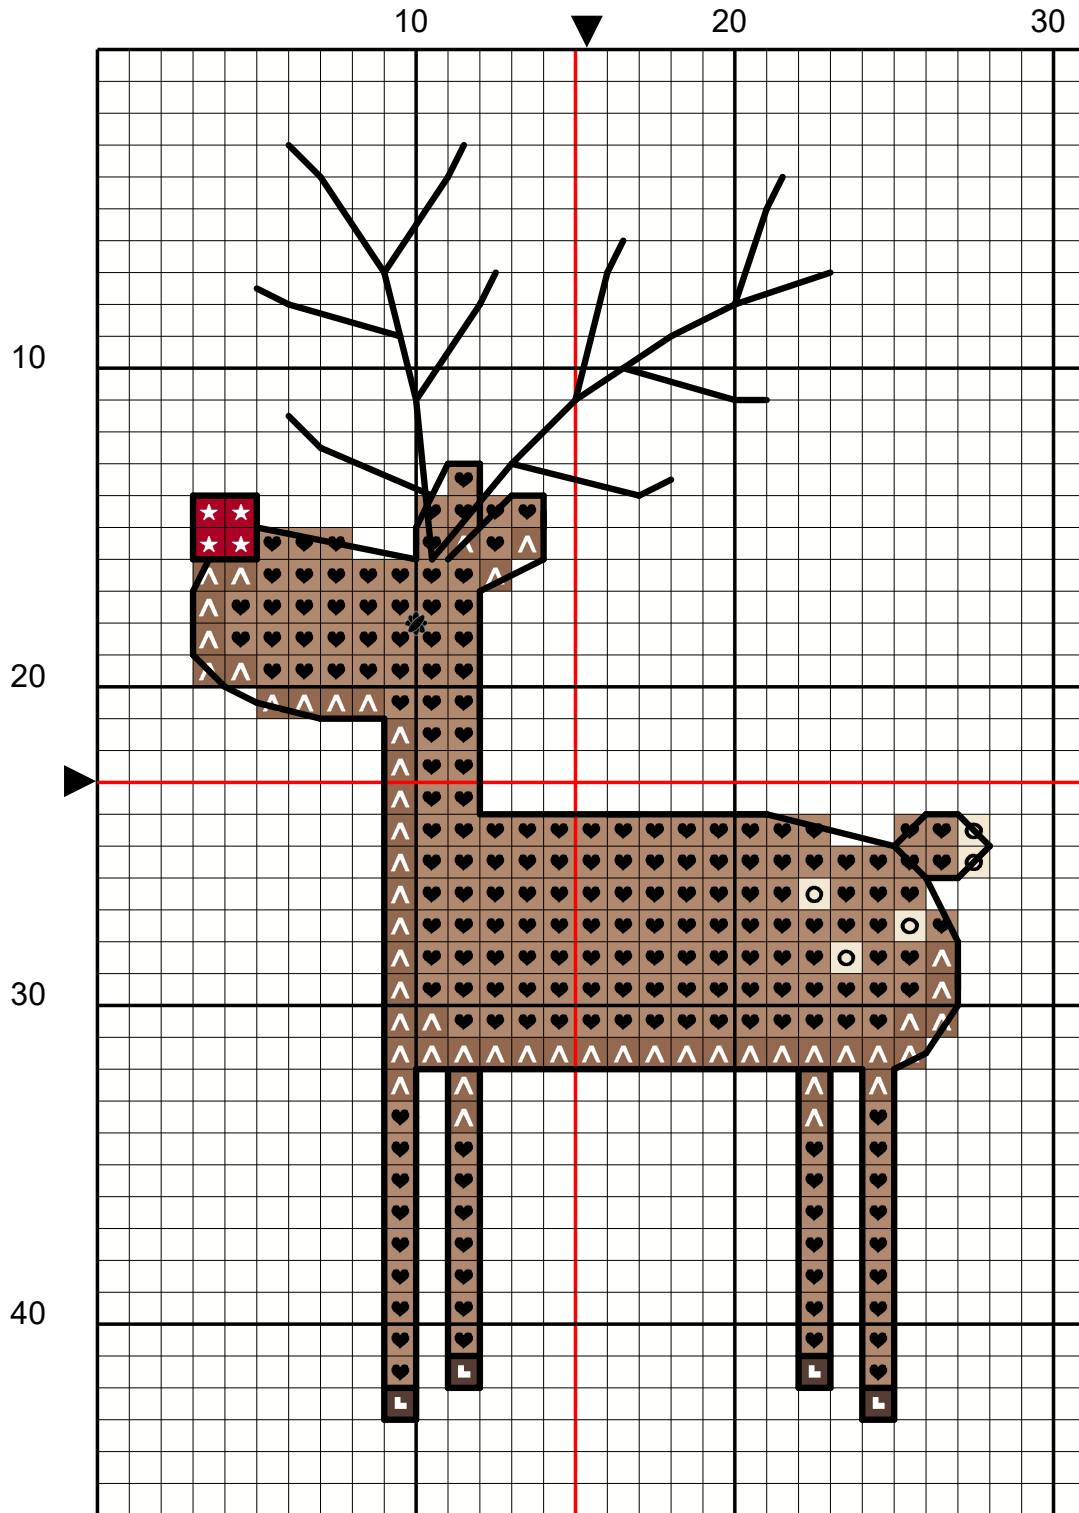

Mini Reindeer